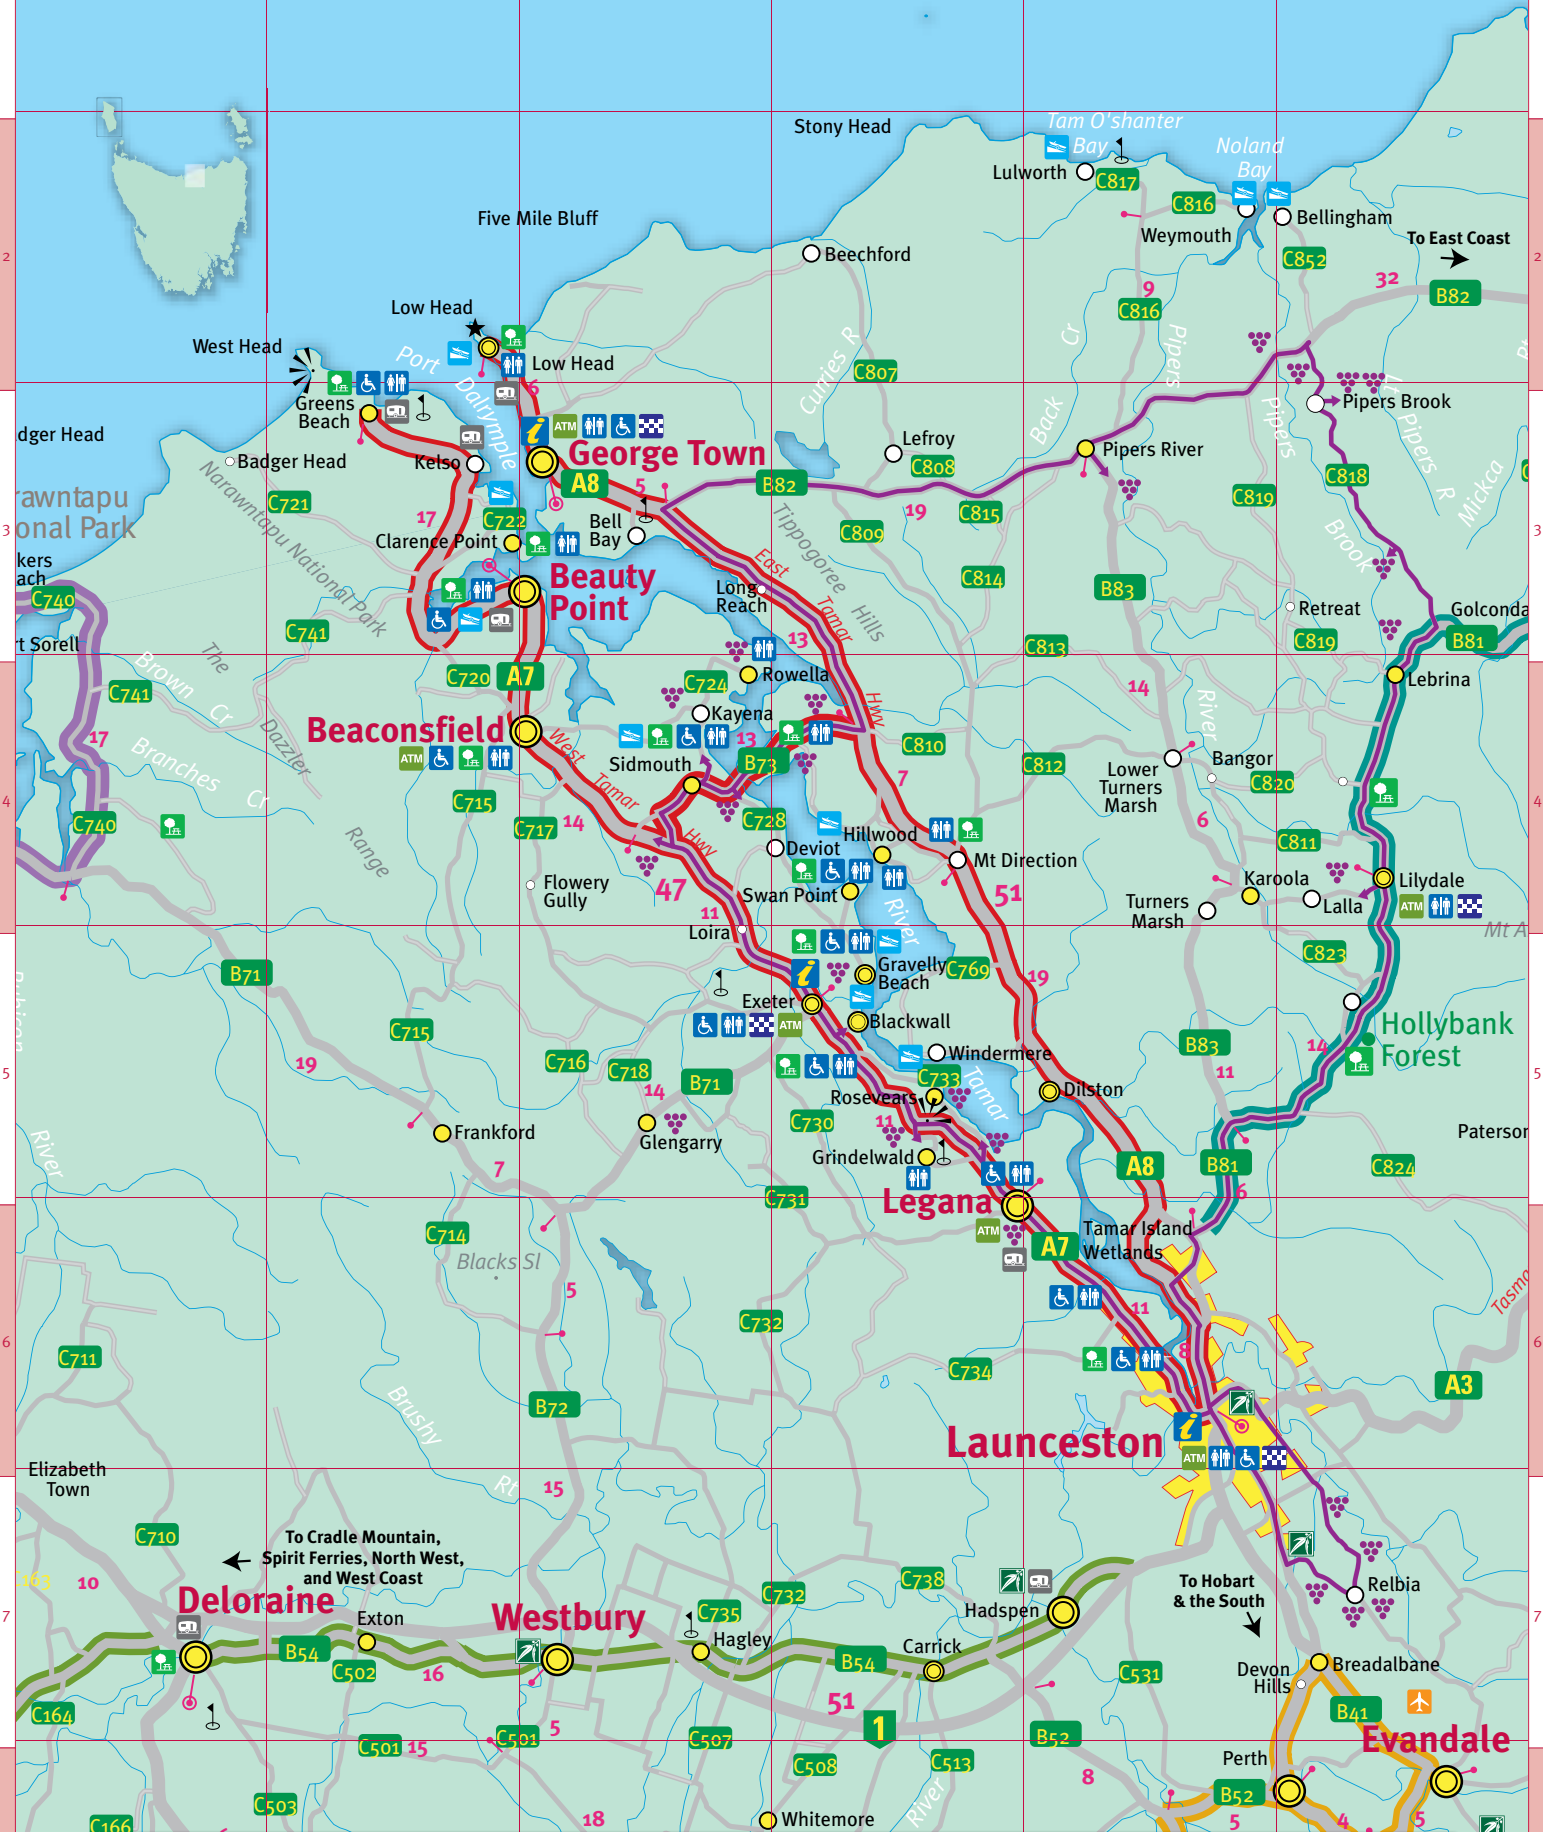

TAMAR VALLEY TOURING MAP

Legend

- Information
- Police Station
- ATM
- Golf Course
- BBQ
- Male & Female Public Toilets
- Wheelchair Accessible Toilets
- Boat Ramp
- Caravan Park
- National Trust Property
- Distance in Kilometres

Touring Routes

- Tamar Valley Touring Route
- North East Trail
- Great Western Tiers Touring Route
- Tamar Valley Wine Route
- Great Nature Trail
- The Heritage Highway
- Great Western Tiers Touring Route
- Tamar Valley Wine Route
- Wine Route Vineyards

Emergency Contacts

Police, Fire or Ambulance
Phone 000 Mobile 112
Advise them of your current location (i.e. State and town).